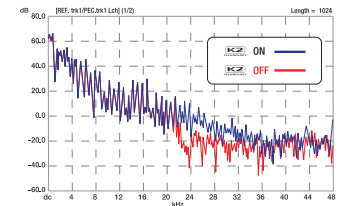

K2 Technology

Restores sound elements that are lost during digital compression, assuring realistic sound of recorded scenes.