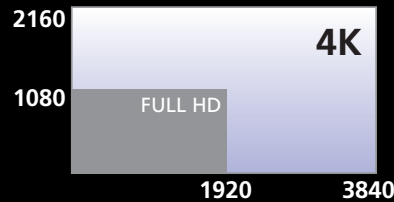

The First Quad-Proof 4K Cam*

4K Everio R

GZ-RY980 is the first shooting style camcorder to put 4K video and Quad Proof reliability in the palm of your hand. Enjoy powerful imaging capabilities in the form factor known for superior shooting stability.

*For shooting style camcorders

Detailed, realistic pictures full of presence

4K